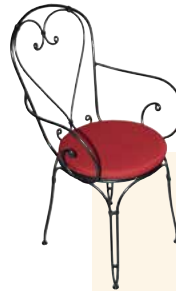

Lounger Bellini Twist Black
SKU: RST-PC-192203

Sun Lounger Wellness Mocca
SKU: RST-PC-211043

Lounger Bow
SKU: RST-PC-192205

Lounger Medici
SKU: RST-PC-192206

Armchair Romeo Elegance
SKU: RST-PC-192207

Armchair Boulevard
SKU: RST-PC-192208

Chair Boulevard
SKU: RST-PC-192209

Previous Projects

- 11 West Portland
- AC Wailea
- Autocamp
- Autograph Santa Monica
- Chamonix Casino Resort, CO
- Circa Resort, Swim Stadium
- Durango Station Pool
- Encore Boston Harbor Seamark Restaurant
- Green Valley Ranch Resort
- Silverton Hotel and Casino, Swimming Hole
- Hilton Canopy Scottsdale
- Marriott Coronado
- Moonlight Basin
- Palace Station Casino Pool
- Red Rock Casino Resort
- Resorts World Pool
- TCU Hyatt House
- Westin Irving
- Trader Vics
- Wynn Macau
- Springhill Suites Waco
- Loews Arlington
- Le Meridien Rooftop Bar
- Kaos Day Club / Palms Pool
- Palm Springs Surf Club
- 196-6 Ocean Albatross
- 196-5 Ocean Odyssey
- Glass Cactus
- LINDBLAD EXPEDITIONS National Geographic Venture
- LINDBLAD EXPEDITIONS National Geographic Quest
- LINDBLAD EXPEDITIONS National Geographic Venture
- Royal Caribbean Cruises MV Journey
- Royal Caribbean Cruises Pursuit
- Hotel Rio